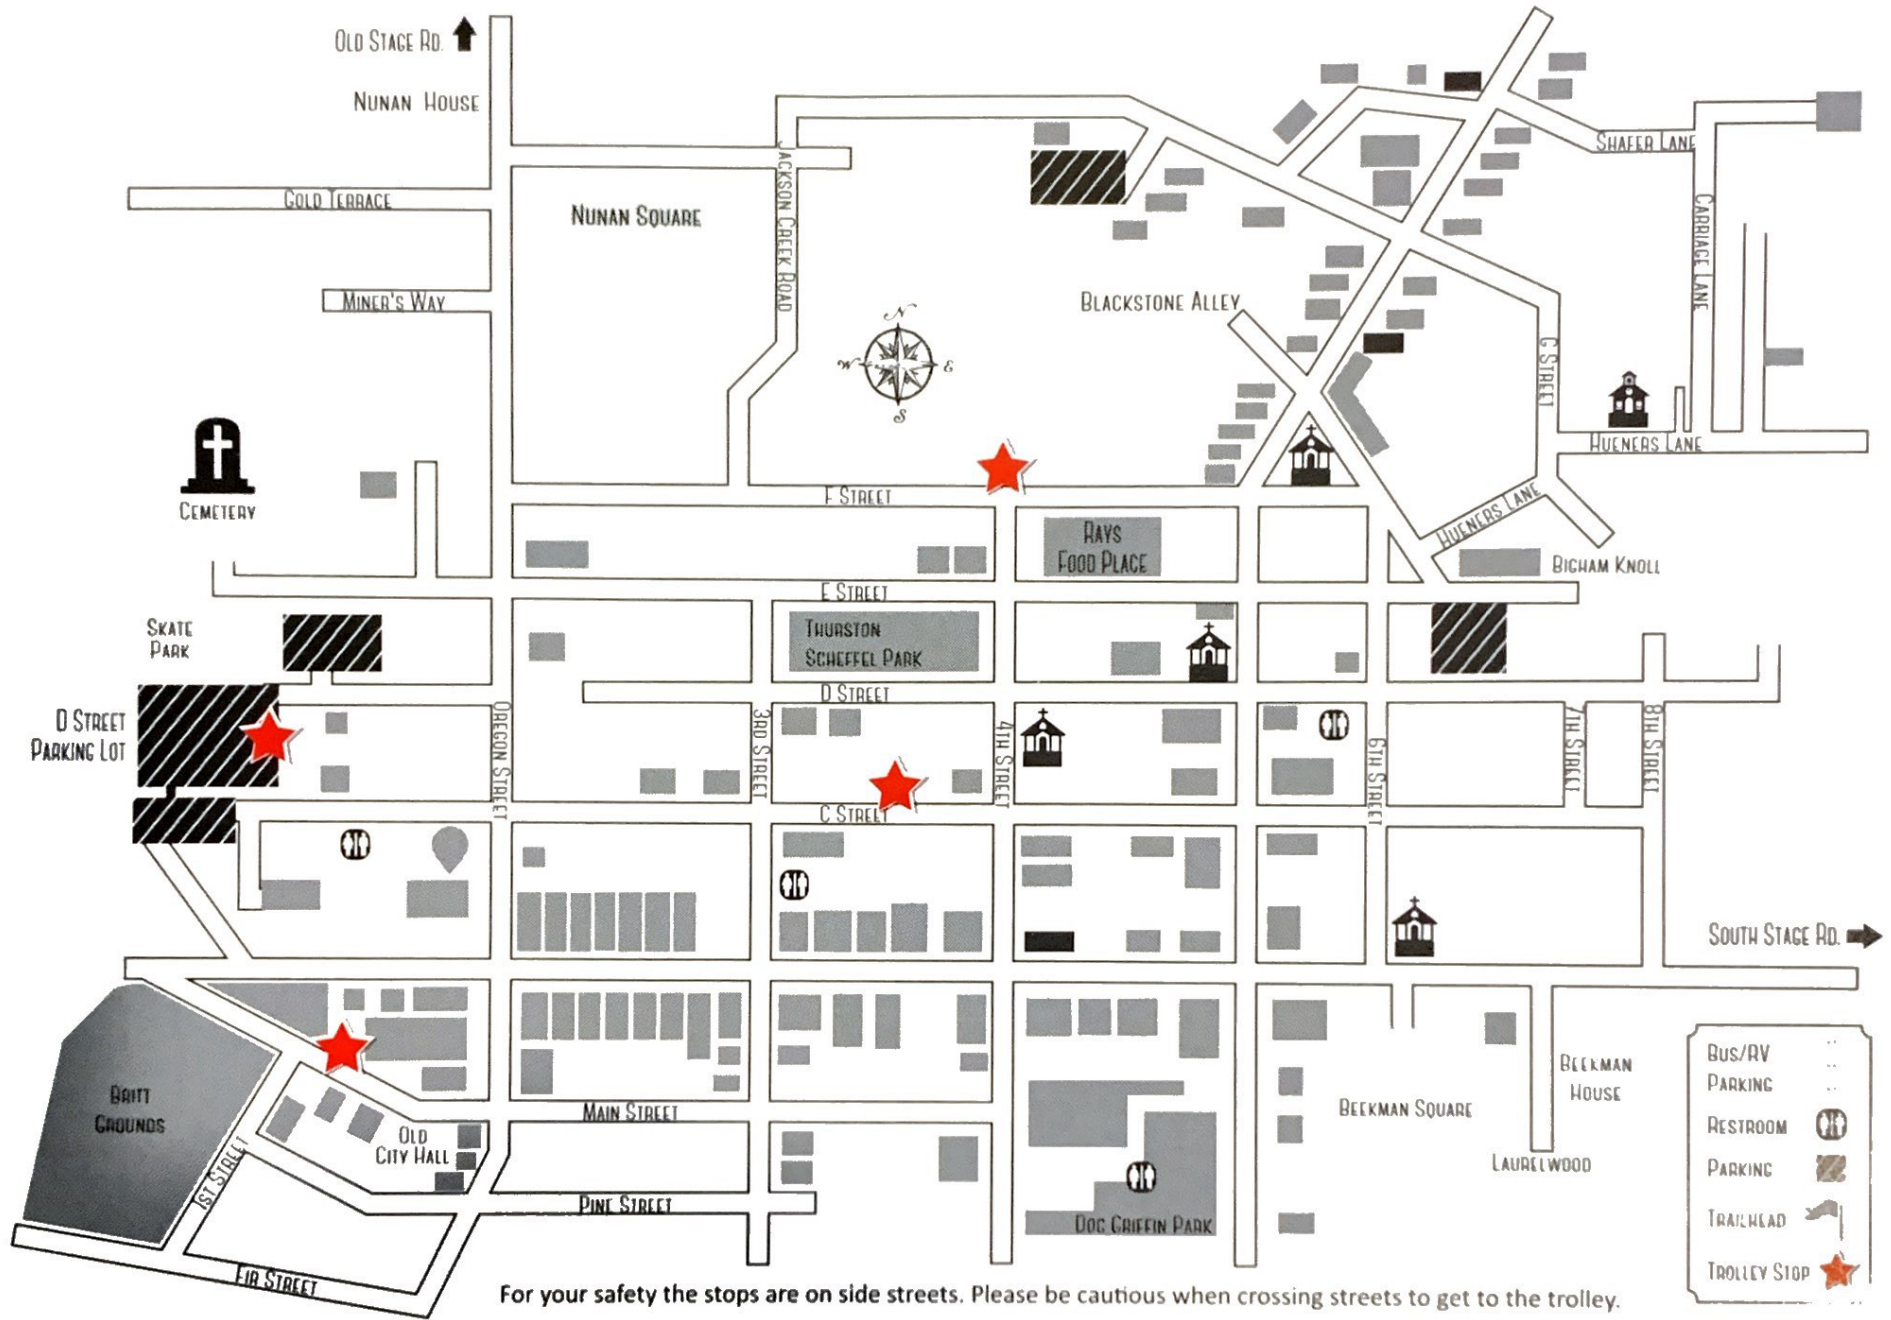

BRITT FESTIVAL TROLLEY STOPS

The trolley provides transportation to the Britt Festival Pavilion during the two hours prior to the concert star-time. The trolley returns to Britt whenever the Trolley is full so there are no designated pick-up times.

For your safety the stops are on side streets. Please be cautious when crossing streets to get to the trolley.